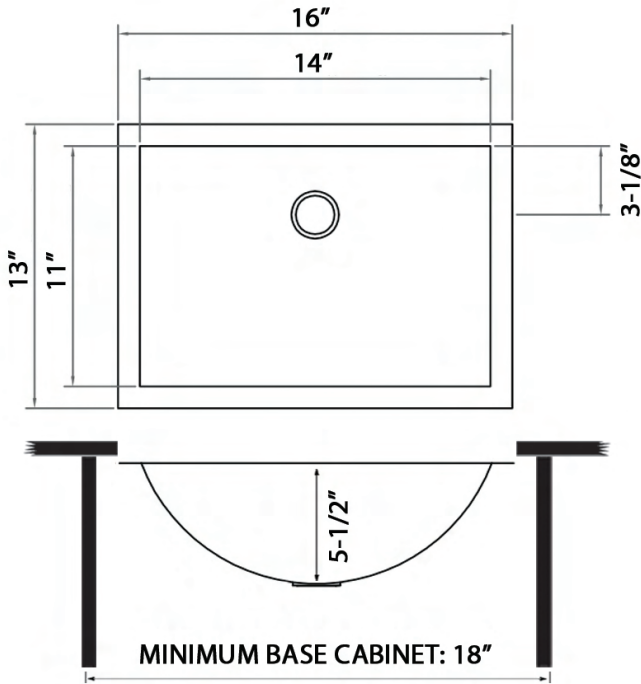

OPTIONAL ACCESSORIES (SOLD SEPARATELY)

DIMENSIONS

cUPC certified by IAPMO
to meet US and Canada
plumbing standards.

**SCAN TO REGISTER
YOUR WARRANTY**

or visit
ruvati.com/register

RUVATI USA
www.ruvati.com

Phone: 1.855.478.8284
Email: support@ruvati.com