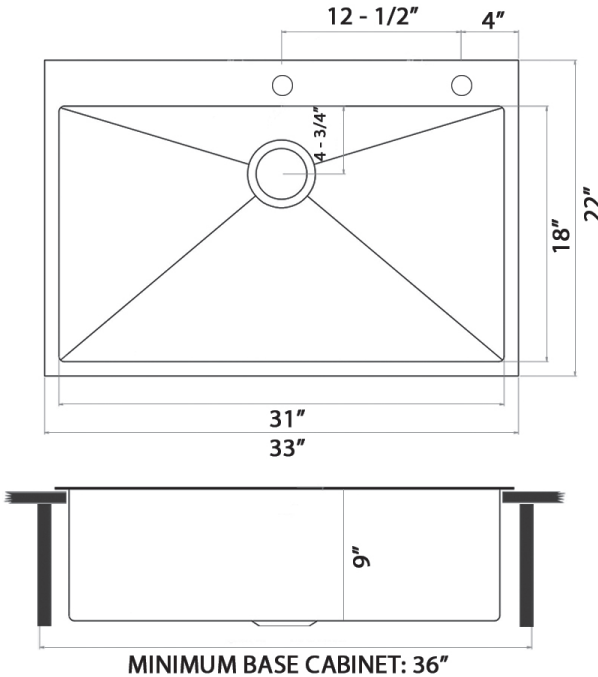

OPTIONAL ACCESSORIES (SOLD SEPARATELY)

DIMENSIONS

cUPC certified by IAPMO
to meet US and Canada
plumbing standards.

**SCAN TO REGISTER
YOUR WARRANTY**

or visit
ruvati.com/register

RUVATI USA
www.ruvati.com

Phone: 1.855.478.8284
Email: support@ruvati.com