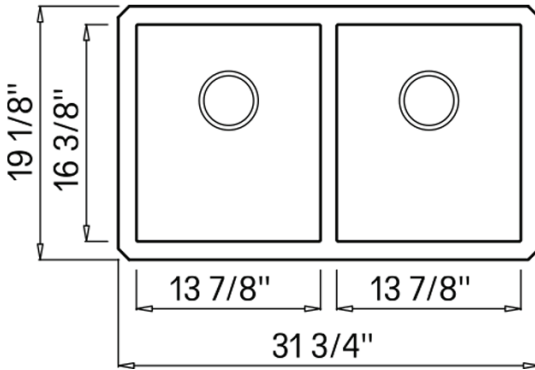

Exterior: 31-3/4" (wide) x 19-1/8" (front-to-back)

Interior Bowl: 13-7/8" x 16-3/8" (left), 13-7/8" x 16-3/8" (right)

Bowl Depth: 9"

Minimum Cabinet Size: 36" wide

Drain Hole Size: 3 1/2"

Installation Type:
Undermount

Garbage
Disposal Flange
[RVA1041BL /GG]

Deep Basket Strainer
and Stopper
[RVA1027BL /GG]

Deep Basket
Disposal Flange/Stopper
[RVA1052BL /GG]

DIMENSIONS

cUPC certified by IAPMO
to meet US and Canada
plumbing standards.