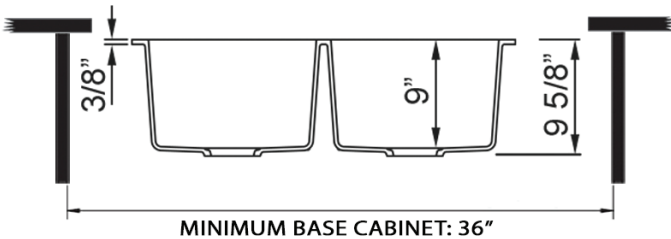

Exterior: 31-3/4" (wide) x 19-1/8" (front-to-back)

Interior Bowl: 13-7/8" x 16-3/8" (left), 13-7/8" x 16-3/8" (right)

Bowl Depth: 9"

Minimum Cabinet Size: 36" wide

Drain Hole Size: 3 1/2"

Installation Type:
Undermount

Garbage
Disposal Flange
[RVA1041BL /GG]

Deep Basket Strainer
and Stopper
[RVA1027BL /GG]

Deep Basket
Disposal Flange/Stopper
[RVA1052BL /GG]

DIMENSIONS

cUPC certified by IAPMO
to meet US and Canada
plumbing standards.