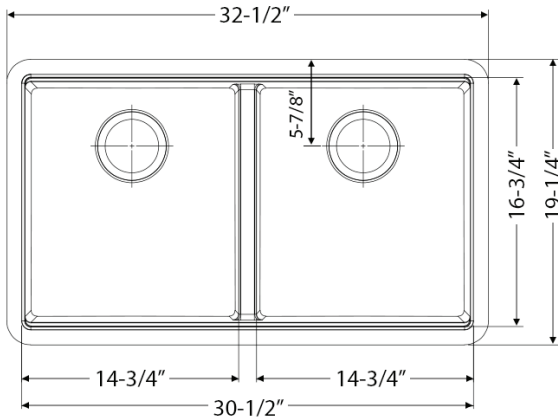

COLOR OPTIONS

BK: Midnight Black

WH: Arctic White

IN THE BOX

Mounting Clips
[RVA11059]

Cut-out
Template

NOMINAL DIMENSIONS

Exterior: 32-1/2" (wide) x 19-1/4" (front-to-back)
Interior Bowl: 14-3/4" x 16-3/4" (left), 14-3/4" x 16-3/4" (right)
Bowl Depth: 9"
Minimum Cabinet Size: 36" wide
Drain Hole Size: 3 1/2"

Deep Basket Strainer
and Stopper
[RVA1027ST]

DIMENSIONS

cUPC certified by IAPMO
to meet US and Canada
plumbing standards.

**SCAN TO REGISTER
YOUR WARRANTY**

or visit
ruvati.com/register

RUVATI USA

www.ruvati.com