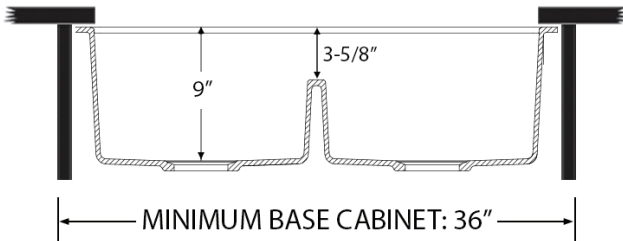

COLOR OPTIONS

BK: Midnight Black

WH: Arctic White

IN THE BOX

Mounting Clips
[RVA11059]

Cut-out
Template

NOMINAL DIMENSIONS

Exterior: 32-1/2" (wide) x 19-1/4" (front-to-back)
Interior Bowl: 14-3/4" x 16-3/4" (left), 14-3/4" x 16-3/4" (right)
Bowl Depth: 9"
Minimum Cabinet Size: 36" wide
Drain Hole Size: 3 1/2"

Deep Basket Strainer
and Stopper
[RVA1027ST]

DIMENSIONS

cUPC certified by IAPMO
to meet US and Canada
plumbing standards.

**SCAN TO REGISTER
YOUR WARRANTY**

or visit
ruvati.com/register

RUVATI USA

www.ruvati.com