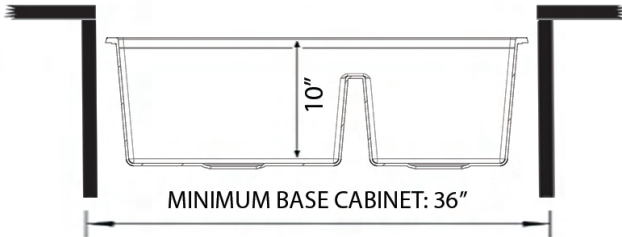

OPTIONAL ACCESSORIES (SOLD SEPARATELY)

DIMENSIONS

SCAN TO REGISTER YOUR WARRANTY

or visit
www.ruvati.com/register

RUVATI USA
www.ruvati.com

Phone: 1.855.478.8284
Email: support@ruvati.com