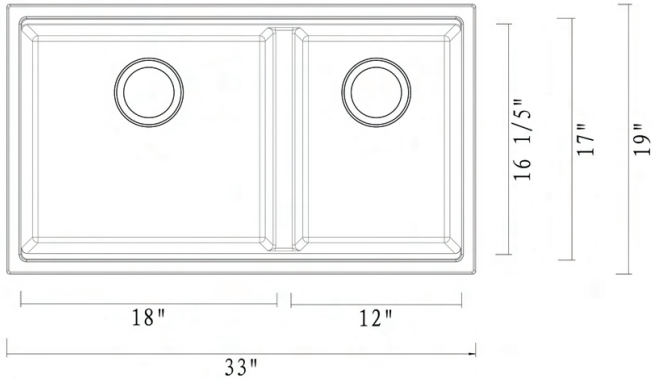

OPTIONAL ACCESSORIES (SOLD SEPARATELY)

DIMENSIONS

SCAN TO REGISTER YOUR WARRANTY

or visit
www.ruvati.com/register

RUVATI USA
www.ruvati.com

Phone: 1.855.478.8284
Email: support@ruvati.com