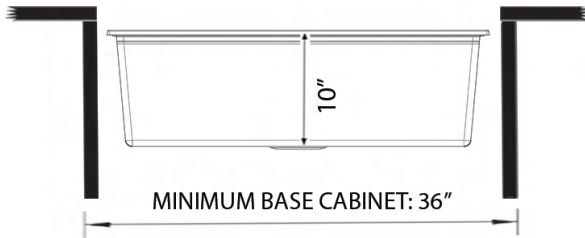

Mounting Clips
[RVA11059]

Cut-out
Template

NOMINAL DIMENSIONS

Exterior: 33" (wide) x 19" (front-to-back)
Interior Bowl: 31" (wide) x 16-1/5" (front-to-back)
Bowl Depth: 10"
Minimum Cabinet Size: 36" wide
Drain Hole Size: 3 1/2"

Garbage
Disposal Flange
[RVA1041BL /GG]

Deep Basket Strainer
and Stopper
[RVA1027BL /GG]

Deep Basket
Disposal Flange/Stopper
[RVA1052BL /GG]

DIMENSIONS

SCAN TO REGISTER YOUR WARRANTY

or visit
www.ruvati.com/register