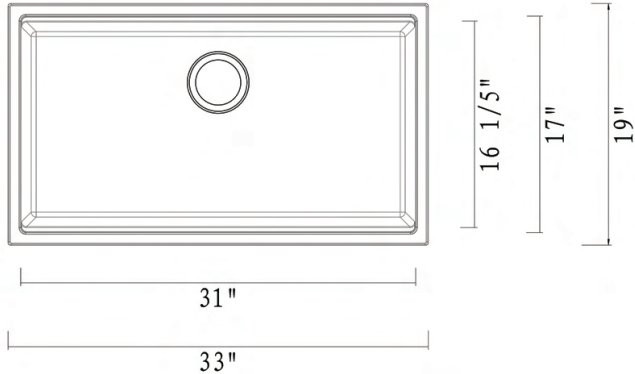

OPTIONAL ACCESSORIES (SOLD SEPARATELY)

DIMENSIONS

SCAN TO REGISTER YOUR WARRANTY

or visit
www.ruvati.com/register

RUVATI USA
www.ruvati.com

Phone: 1.855.478.8284
Email: support@ruvati.com