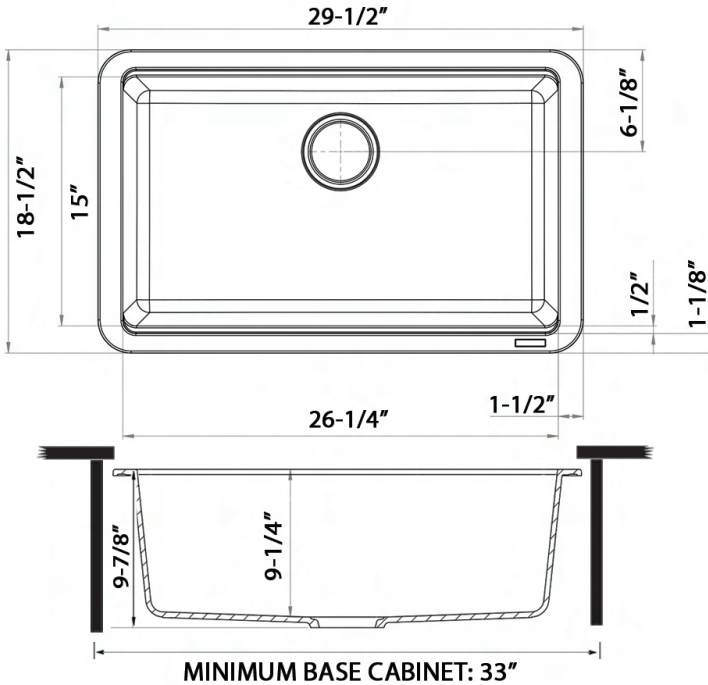

Basket Strainer
[RVA1038BL/WH/GR]

Mounting Clips
[RVA11059]

Rinse Grid
[RVA62310]

NOMINAL DIMENSIONS

Exterior: 29-1/2" (wide) x 18-1/2" (front-to-back)
Interior Bowl: 26-1/4" (wide) x 15" (front-to-back)
Bowl Depth: 9-1/4"
Minimum Cabinet Size: 33" wide
Drain Hole Size: 3 1/2"

Garbage
Disposal Flange
[RVA1041BL /GG]

Deep Basket Strainer
and Stopper
[RVA1027BL /GG]

Deep Basket
Disposal Flange/Stopper
[RVA1052BL /GG]

DIMENSIONS

cUPC certified by IAPMO
to meet US and Canada
plumbing standards.