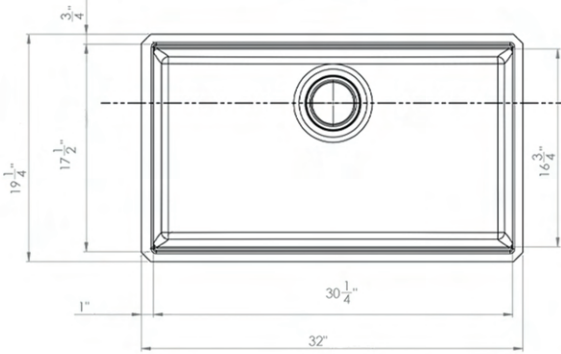

Mounting Clips
[RVA11059]

Rinse Grid
[RVA41080BK/GR]

NOMINAL DIMENSIONS

Exterior: 32" (wide) x 19-1/4" (front-to-back)
Interior Bowl: 30-1/4" (wide) x 16-3/4" (front-to-back)
Bowl Depth: 9-1/4"
Minimum Cabinet Size: 36" wide
Drain Hole Size: 3 1/2"

Deep Basket Strainer
and Stopper
[RVA1027BL/GG]

DIMENSIONS

MINIMUM BASE CABINET: 36"

cUPC certified by IAPMO
to meet US and Canada
plumbing standards.

**SCAN TO REGISTER
YOUR WARRANTY**

or visit
ruvati.com/register