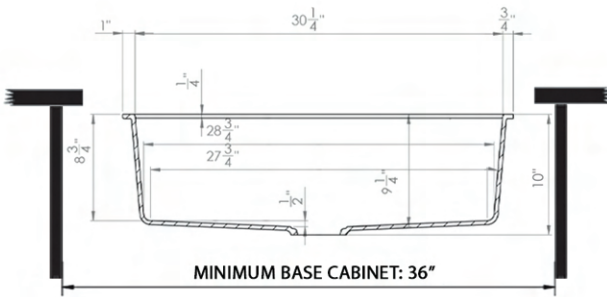

Mounting Clips
[RVA11059]

Rinse Grid
[RVA41080BK/GR]

NOMINAL DIMENSIONS

Exterior: 32" (wide) x 19-1/4" (front-to-back)
Interior Bowl: 30-1/4" (wide) x 16-3/4" (front-to-back)
Bowl Depth: 9-1/4"
Minimum Cabinet Size: 36" wide
Drain Hole Size: 3 1/2"

Deep Basket Strainer
and Stopper
[RVA1027BL/GG]

DIMENSIONS

MINIMUM BASE CABINET: 36"

cUPC certified by IAPMO
to meet US and Canada
plumbing standards.

**SCAN TO REGISTER
YOUR WARRANTY**

or visit
ruvati.com/register