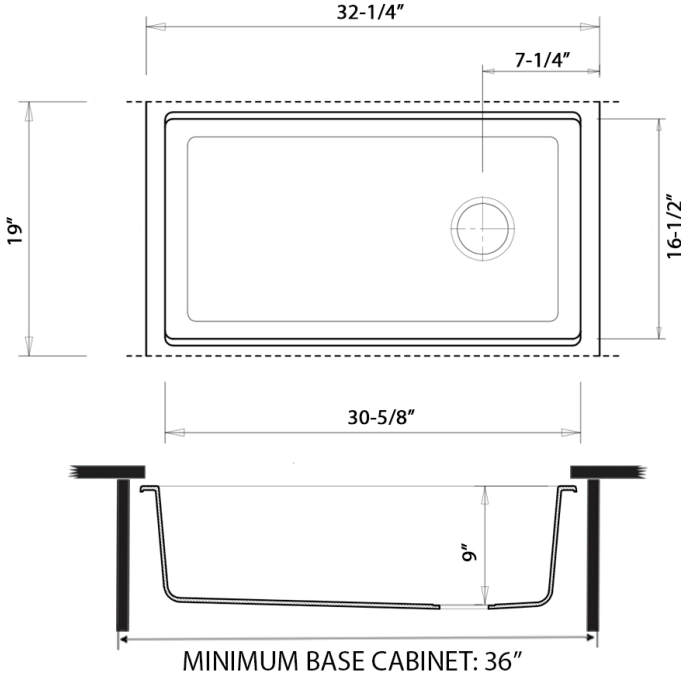

## NOMINAL DIMENSIONS

Exterior: 32-1/4" (wide) x 19" (front-to-back)

Interior Bowl: 30-5/8" (wide) x 16-1/2" (front-to-back)

Bowl Depth: 9"

Minimum Cabinet Size: 36" wide

Drain Hole Size: 3 1/2"

**Installation Type:**

## DIMENSIONS

cUPC certified by IAPMO  
to meet US and Canada  
plumbing standards.

**SCAN TO REGISTER  
YOUR WARRANTY**

or visit  
[ruvati.com/register](http://ruvati.com/register)

**RUVATI USA**  
[www.ruvati.com](http://www.ruvati.com)