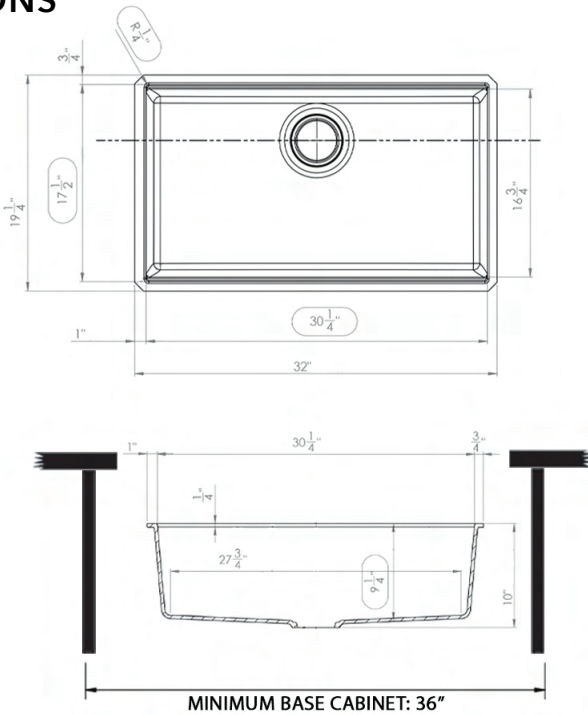

OPTIONAL ACCESSORIES (SOLD SEPARATELY)

DIMENSIONS

cUPC certified by IAPMO
to meet US and Canada
plumbing standards.

**SCAN TO REGISTER
YOUR WARRANTY**

or visit
ruvati.com/register

RUVATI USA
www.ruvati.com

Phone: 1.855.478.8284
Email: support@ruvati.com