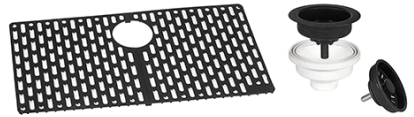

RVG2027

GRANITE UNDERMOUNT KITCHEN SINK

RUVATI[®]
SPECIFICATION SHEET

MATERIAL

- Solid Granite Composite
- 80% crushed natural granite for extreme strength
- Non-porous and resistant to stains

FEATURES

- Naturally sound proof
- Will never discolor
- Rounded inside corners

COLOR OPTIONS

BK: Midnight Black

WH: Arctic White

IN THE BOX

Basket Strainer
[RVA1038BL/WH]

Rinse Grid
[RVA41027BK/GR]

Mounting Clips
[RVA11059]

Cut-out
Template

NOMINAL DIMENSIONS

Exterior: 26-3/8" (wide) x 17-3/8" (front-to-back)
Interior Bowl: 24-3/4" (wide) x 15-3/4" (front-to-back)
Bowl Depth: 8-1/2"
Minimum Cabinet Size: 30" wide
Drain Hole Size: 3 1/2"

Installation Type:
Undermount