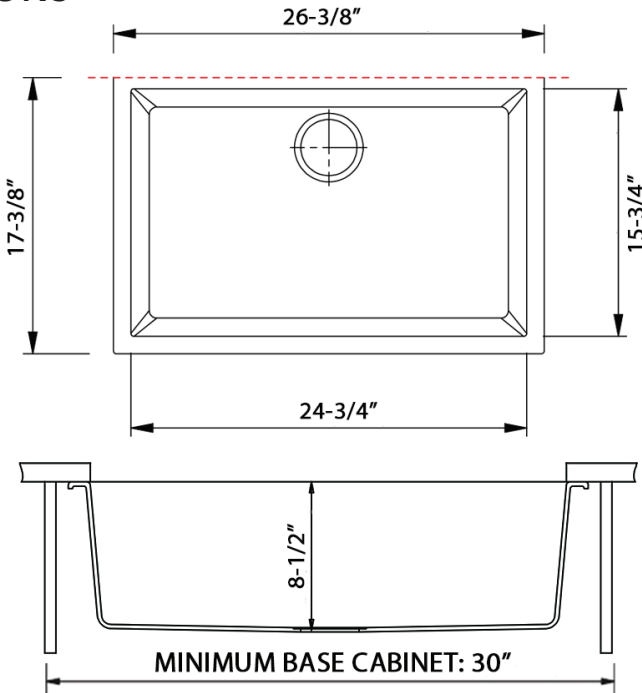

OPTIONAL ACCESSORIES (SOLD SEPARATELY)

DIMENSIONS

cUPC certified by IAPMO
to meet US and Canada
plumbing standards.

**SCAN TO REGISTER
YOUR WARRANTY**

or visit
ruvati.com/register

RUVATI USA
www.ruvati.com

Phone: 1.855.478.8284
Email: support@ruvati.com