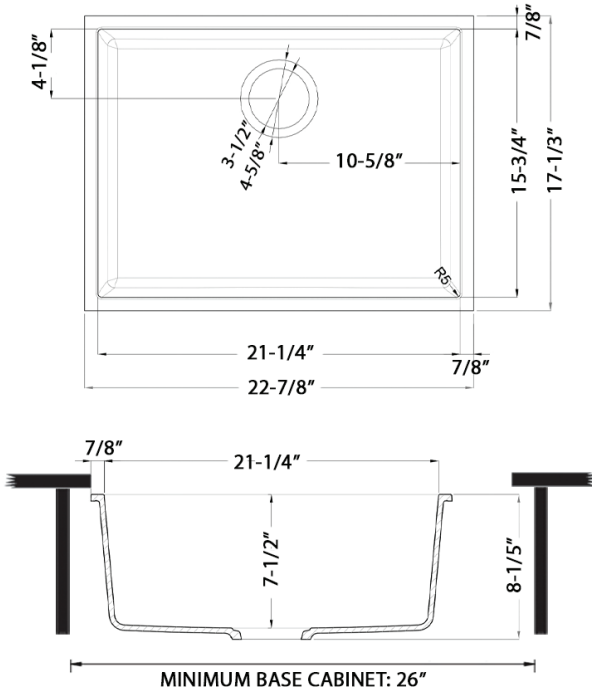

## NOMINAL DIMENSIONS

Exterior: 22-7/8" (wide) x 17-1/3" (front-to-back)

Interior Bowl: 21-1/4" (wide) x 15-3/4" (front-to-back)

Bowl Depth: 7-1/2"

Minimum Cabinet Size: 26" wide

Drain Hole Size: 3 1/2"

**Installation Type:**  
Undermount

## DIMENSIONS

cUPC certified by IAPMO  
to meet US and Canada  
plumbing standards.

**SCAN TO REGISTER  
YOUR WARRANTY**

or visit  
[ruvati.com/register](http://ruvati.com/register)

**RUVATI USA**  
[www.ruvati.com](http://www.ruvati.com)