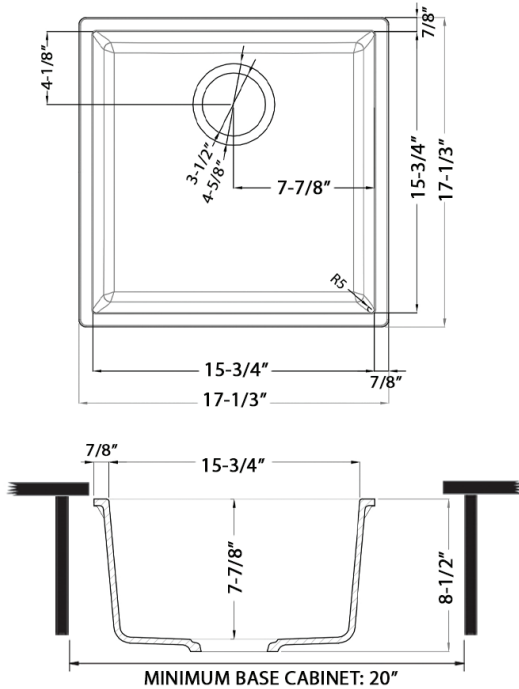

Exterior: 17-1/3" (wide) x 17-1/3" (front-to-back)
Interior Bowl: 15-3/4" (wide) x 15-3/4" (front-to-back)
Bowl Depth: 7-7/8"
Minimum Cabinet Size: 20" wide
Drain Hole Size: 3 1/2"

Installation Type:
Undermount

Garbage
Disposal Flange
[RVA1041BL /GG]

Deep Basket Strainer
and Stopper
[RVA1027BL /GG]

Deep Basket
Disposal Flange/Stopper
[RVA1052BL /GG]

DIMENSIONS

cUPC certified by IAPMO
to meet US and Canada
plumbing standards.