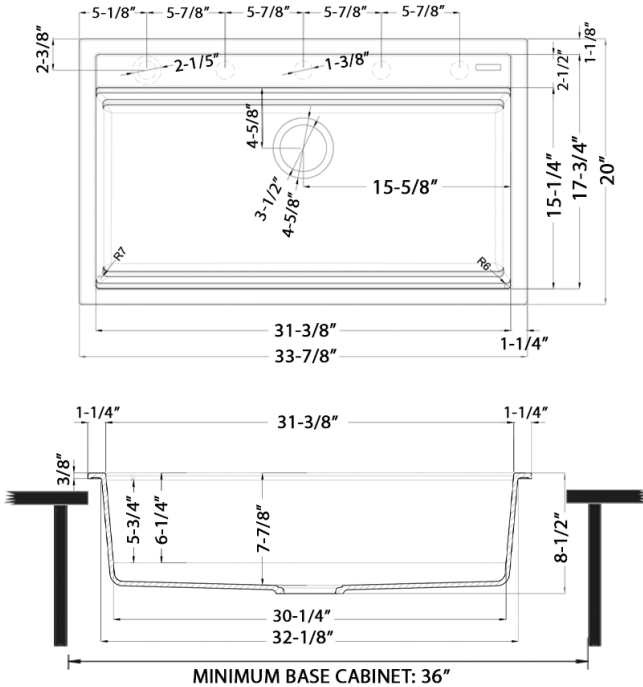

Cut-out
Template

NOMINAL DIMENSIONS

Exterior: 33-7/8" (wide) x 20" (front-to-back)
Interior Bowl: 31-3/8" (wide) x 15-1/4" (front-to-back)
Bowl Depth: 7-7/8"
Minimum Cabinet Size: 36" wide
Drain Hole Size: 3 1/2"

Garbage
Disposal Flange
[RVA1041BL /GG]

Deep Basket Strainer
and Stopper
[RVA1027BL /GG]

Deep Basket
Disposal Flange/Stopper
[RVA1052BL /GG]

DIMENSIONS

cUPC certified by IAPMO
to meet US and Canada
plumbing standards.