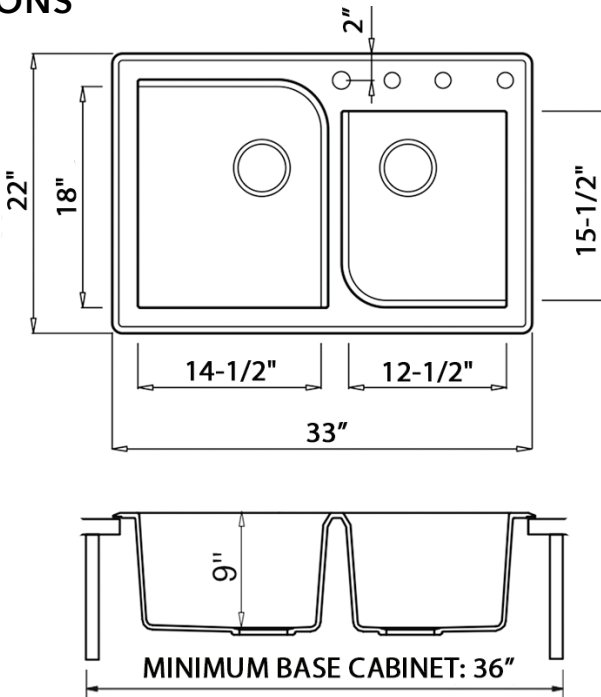

Cut-out
Template

NOMINAL DIMENSIONS

Exterior: 33" (wide) x 22" (front-to-back)

Interior Bowl: 14-1/2" x 18" (left), 12-1/2" x 15-1/2" (right)

Bowl Depth: 9"

Minimum Cabinet Size: 36" wide

Drain Hole Size: 3 1/2"

Drain Cover
[RVA1035]

cUPC certified by IAPMO to meet US and Canada plumbing standards.
Codes compliance: ASME A112.19.3/CSA B45.4

DIMENSIONS

Register your product at www.ruvati.com/register.