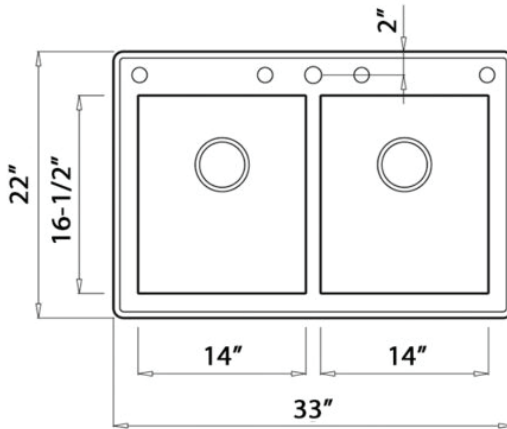

NOMINAL DIMENSIONS

Exterior: 33" (wide) x 22" (front-to-back)

Interior Bowl: 14" x 16-1/2" (left), 14" x 16-1/2" (right)

Bowl Depth: 9"

Minimum Cabinet Size: 36" wide

Drain Hole Size: 3 1/2"

Installation Type:
Topmount

Garbage
Disposal Flange
[RVA1041BL /GG]

Deep Basket Strainer
and Stopper
[RVA1027BL /GG]

Deep Basket
Disposal Flange/Stopper
[RVA1052BL /GG]

DIMENSIONS

MINIMUM BASE CABINET: 36"

cUPC certified by IAPMO
to meet US and Canada
plumbing standards.