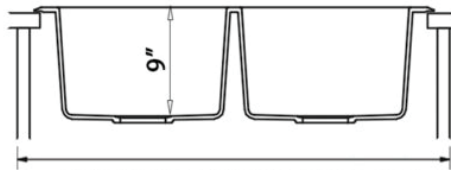

NOMINAL DIMENSIONS

Exterior: 33" (wide) x 22" (front-to-back)

Interior Bowl: 14" x 16-1/2" (left), 14" x 16-1/2" (right)

Bowl Depth: 9"

Minimum Cabinet Size: 36" wide

Drain Hole Size: 3 1/2"

Installation Type:
Topmount

Garbage
Disposal Flange
[RVA1041BL /GG]

Deep Basket Strainer
and Stopper
[RVA1027BL /GG]

Deep Basket
Disposal Flange/Stopper
[RVA1052BL /GG]

DIMENSIONS

MINIMUM BASE CABINET: 36"

cUPC certified by IAPMO
to meet US and Canada
plumbing standards.