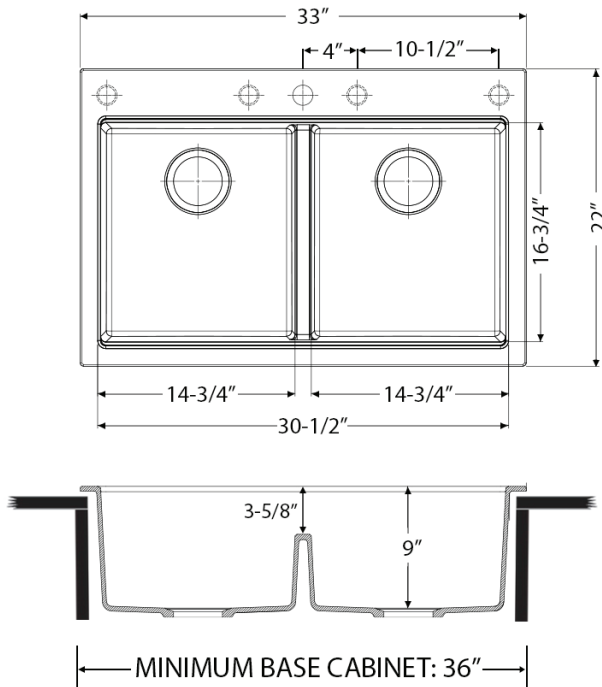

OPTIONAL ACCESSORIES (SOLD SEPARATELY)

DIMENSIONS

cUPC certified by IAPMO
to meet US and Canada
plumbing standards.

**SCAN TO REGISTER
YOUR WARRANTY**

or visit
ruvati.com/register

RUVATI USA

www.ruvati.com

Phone: 1.855.478.8284
Email: support@ruvati.com