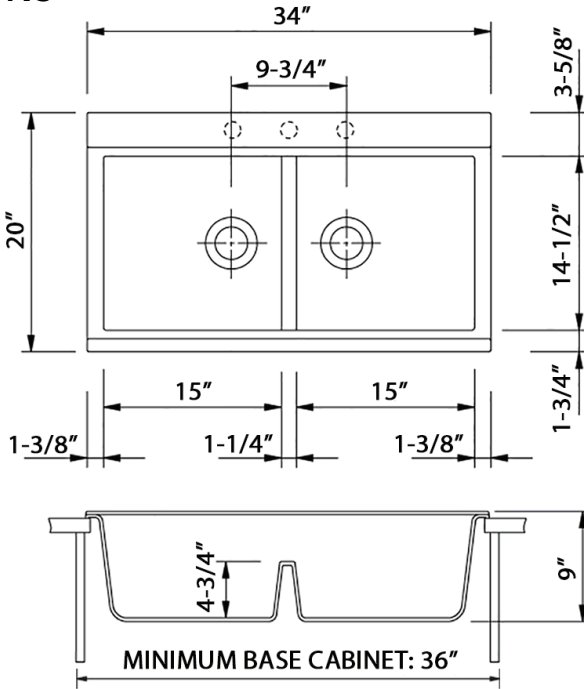

Cut-out
Template

NOMINAL DIMENSIONS

Exterior: 34" (wide) x 20" (front-to-back)

Interior Bowl: 15" x 14-1/2" (left), 15" x 14-1/2" (right)

Bowl Depth: 9"

Minimum Cabinet Size: 36" wide

Drain Hole Size: 3 1/2"

Garbage
Disposal Flange
[RVA1041BL /GG]

Deep Basket Strainer
and Stopper
[RVA1027BL /GG]

Deep Basket
Disposal Flange/Stopper
[RVA1052BL /GG]

DIMENSIONS

cUPC certified by IAPMO
to meet US and Canada
plumbing standards.