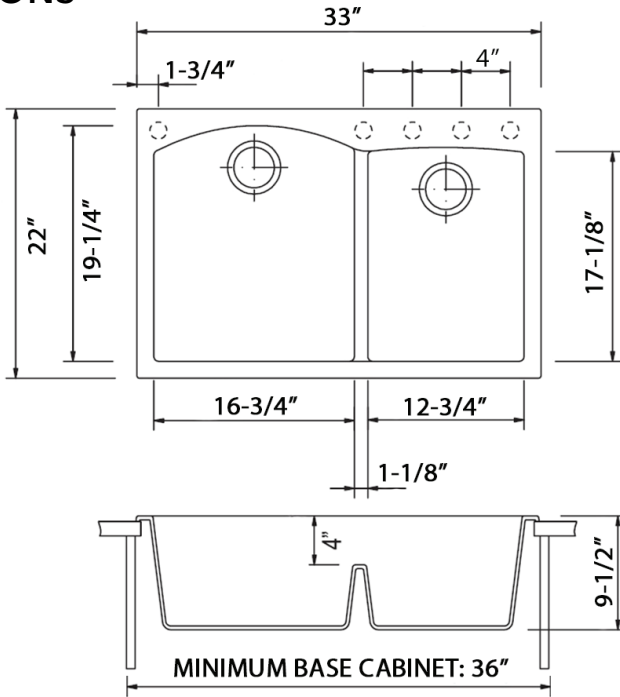

NOMINAL DIMENSIONS

Exterior: 33" (wide) x 22" (front-to-back)

Interior Bowl: 16-3/4" x 19-1/4" (left), 12-3/4" x 17-1/8" (right)

Bowl Depth: 9-1/2"

Minimum Cabinet Size: 36" wide

Drain Hole Size: 3 1/2"

Installation Type:
Topmount

Garbage
Disposal Flange
[RVA1041BL /GG]

Deep Basket Strainer
and Stopper
[RVA1027BL /GG]

Deep Basket
Disposal Flange/Stopper
[RVA1052BL /GG]

DIMENSIONS

cUPC certified by IAPMO
to meet US and Canada
plumbing standards.