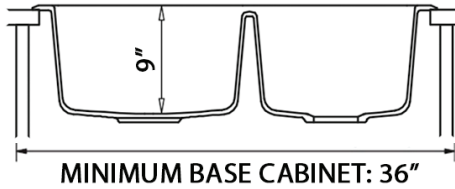

OPTIONAL ACCESSORIES (SOLD SEPARATELY)

DIMENSIONS

cUPC certified by IAPMO
to meet US and Canada
plumbing standards.

**SCAN TO REGISTER
YOUR WARRANTY**

or visit
ruvati.com/register

RUVATI USA
www.ruvati.com

Phone: 1.855.478.8284
Email: support@ruvati.com