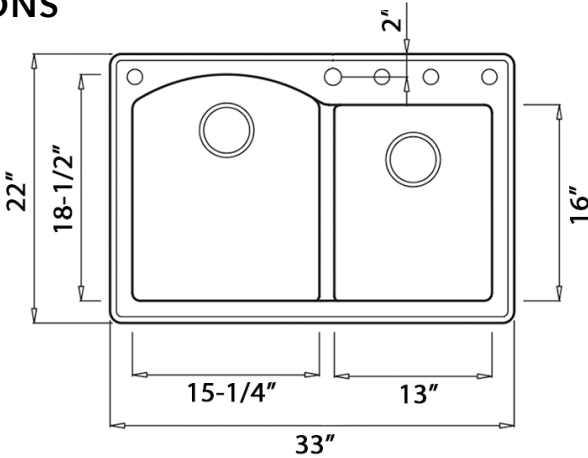

Basket Strainer
[RVA1038BL/WH/GR/ST]

Mounting Clips
[RVA11055]

Cut-out
Template

NOMINAL DIMENSIONS

Exterior: 33" (wide) x 22" (front-to-back)

Interior Bowl: 15-1/4" x 18-1/2" (left), 13" x 16" (right)

Bowl Depth: 9"

Minimum Cabinet Size: 36" wide

Drain Hole Size: 3 1/2"

Installation Type:
Topmount

Inside Corners:
Rounded

Drain Location:
Rear Center

RUVATI USA

www.ruvati.com

Phone: 1.855.478.8284
Email: support@ruvati.com

DIMENSIONS

cUPC certified by IAPMO
to meet US and Canada
plumbing standards.

**SCAN TO REGISTER
YOUR WARRANTY**

or visit
ruvati.com/register

RUVATI USA
www.ruvati.com

Phone: 1.855.478.8284
Email: support@ruvati.com