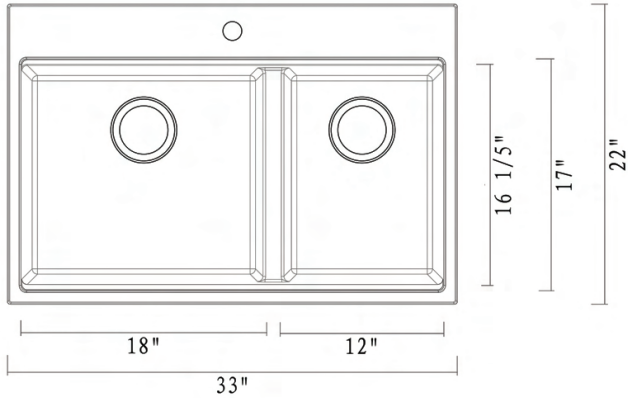

OPTIONAL ACCESSORIES (SOLD SEPARATELY)

DIMENSIONS

SCAN TO REGISTER YOUR WARRANTY

or visit
www.ruvati.com/register

RUVATI USA
www.ruvati.com

Phone: 1.855.478.8284
Email: support@ruvati.com