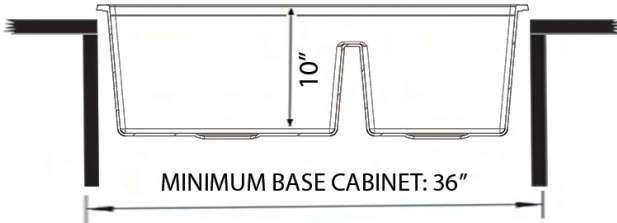

OPTIONAL ACCESSORIES (SOLD SEPARATELY)

DIMENSIONS

SCAN TO REGISTER YOUR WARRANTY

or visit
www.ruvati.com/register

RUVATI USA
www.ruvati.com

Phone: 1.855.478.8284
Email: support@ruvati.com