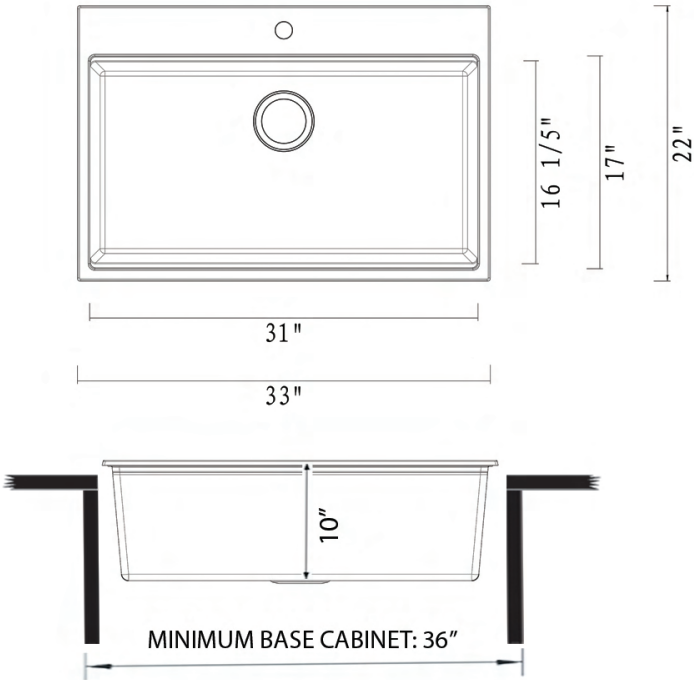

Mounting Clips
[RVA11056]

Cut-out
Template

NOMINAL DIMENSIONS

Exterior: 33" (wide) x 22" (front-to-back)
Interior Bowl: 31" (wide) x 16-1/5" (front-to-back)
Bowl Depth: 10"
Minimum Cabinet Size: 36" wide
Drain Hole Size: 3 1/2"

Garbage
Disposal Flange
[RVA1041BL /GG]

Deep Basket Strainer
and Stopper
[RVA1027BL /GG]

Deep Basket
Disposal Flange/Stopper
[RVA1052BL /GG]

DIMENSIONS

SCAN TO REGISTER YOUR WARRANTY

or visit
www.ruvati.com/register