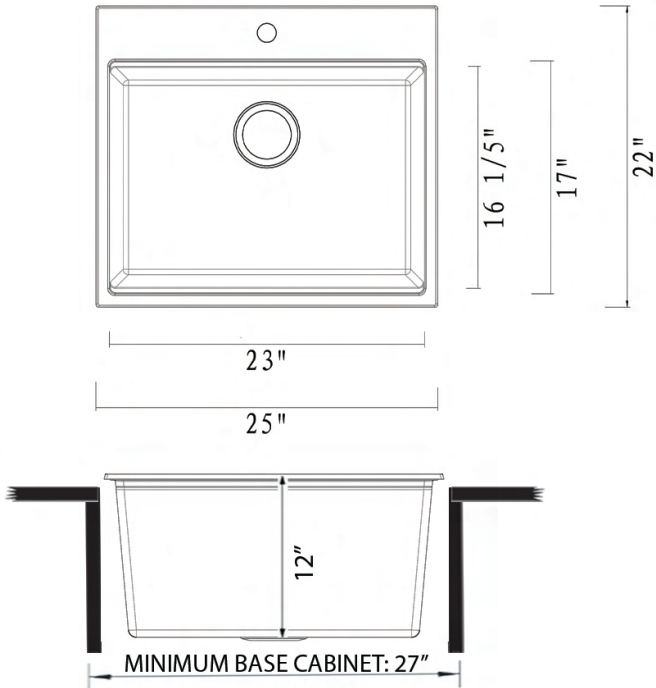

OPTIONAL ACCESSORIES (SOLD SEPARATELY)

DIMENSIONS

SCAN TO REGISTER YOUR WARRANTY

or visit
www.ruvati.com/register

RUVATI USA
www.ruvati.com

Phone: 1.855.478.8284
Email: support@ruvati.com