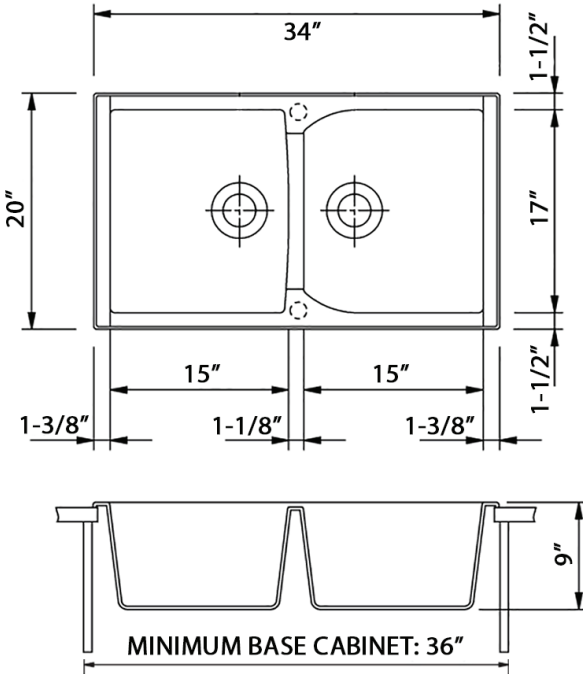

OPTIONAL ACCESSORIES (SOLD SEPARATELY)

DIMENSIONS

UPC compliant. Certified
by CSA to meet US and
Canada plumbing codes

**SCAN TO REGISTER
YOUR WARRANTY**

or visit
ruvati.com/register

RUVATI USA
www.ruvati.com

Phone: 1.855.478.8284
Email: support@ruvati.com