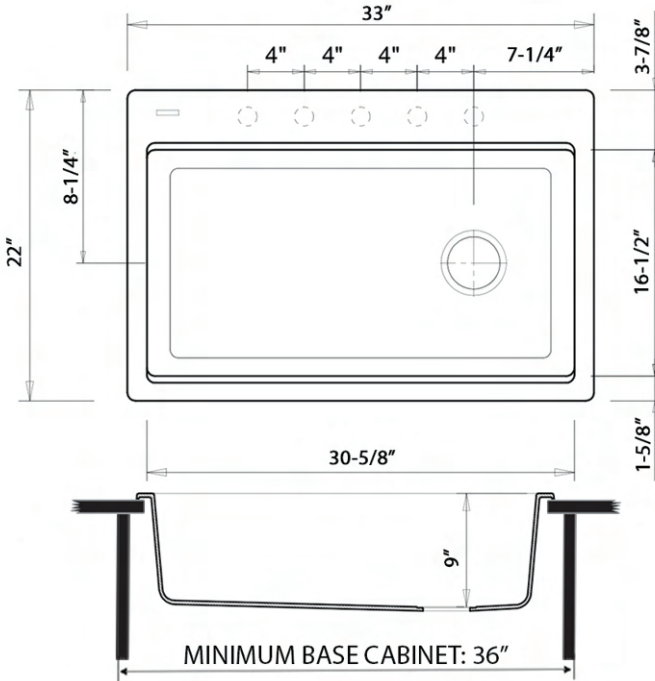

## NOMINAL DIMENSIONS

Exterior: 33" (wide) x 22" (front-to-back)

Interior Bowl: 30-5/8" (wide) x 16-1/2" (front-to-back)

Bowl Depth: 9"

Minimum Cabinet Size: 36" wide

Drain Hole Size: 3 1/2"

Installation Type:  
Topmount

## DIMENSIONS

cUPC certified by IAPMO  
to meet US and Canada  
plumbing standards.

**SCAN TO REGISTER  
YOUR WARRANTY**

or visit  
[ruvati.com/register](http://ruvati.com/register)

**RUVATI USA**  
[www.ruvati.com](http://www.ruvati.com)