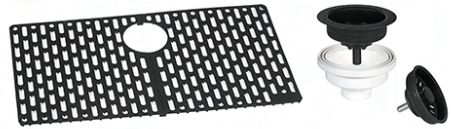

RVG1080

GRANITE TOPMOUNT KITCHEN SINK

RUVATI[®]
SPECIFICATION SHEET

MATERIAL

- Solid Granite Composite
- 80% crushed natural granite for extreme strength
- Non-porous and resistant to stains

FEATURES

- Naturally sound proof
- Will never discolor
- Rounded inside corners

COLOR OPTIONS

BK: Midnight Black
WH: Arctic White
ES: Espresso Brown

GR: Silver Gray
UG: Urban Gray

IN THE BOX

Basket Strainer
[RVA1038BL/WH/GR]

Mounting Clips
[RVA11055]

Rinse Grid
[RVA41080BK/GR]

Cut-out
Template

NOMINAL DIMENSIONS

Exterior: 33" (wide) x 22" (front-to-back)
Interior Bowl: 30-1/4" (wide) x 16-3/4" (front-to-back)
Bowl Depth: 10"
Minimum Cabinet Size: 36" wide
Drain Hole Size: 3 1/2"

Installation Type:
Topmount