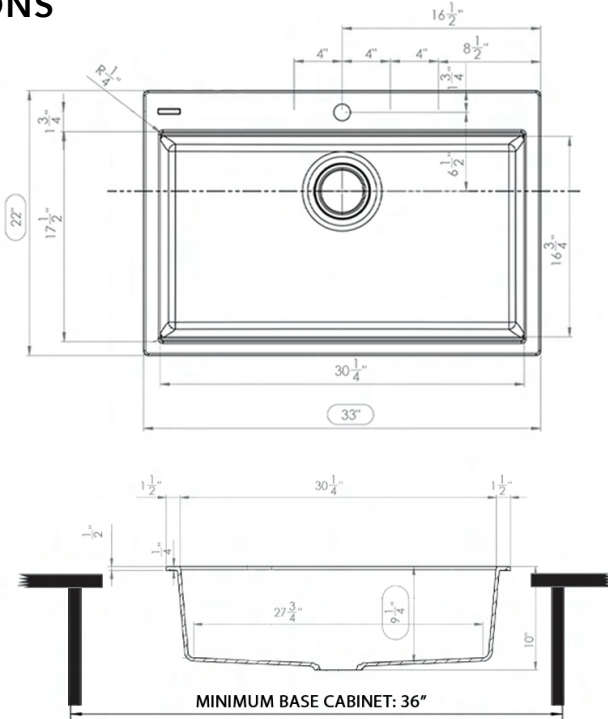

NOMINAL DIMENSIONS

Exterior: 33" (wide) x 22" (front-to-back)
Interior Bowl: 30-1/4" (wide) x 16-3/4" (front-to-back)
Bowl Depth: 10"
Minimum Cabinet Size: 36" wide
Drain Hole Size: 3 1/2"

Installation Type:
Topmount

DIMENSIONS

cUPC certified by IAPMO
to meet US and Canada
plumbing standards.

**SCAN TO REGISTER
YOUR WARRANTY**

or visit
ruvati.com/register

RUVATI USA
www.ruvati.com

Phone: 1.855.478.8284
Email: support@ruvati.com