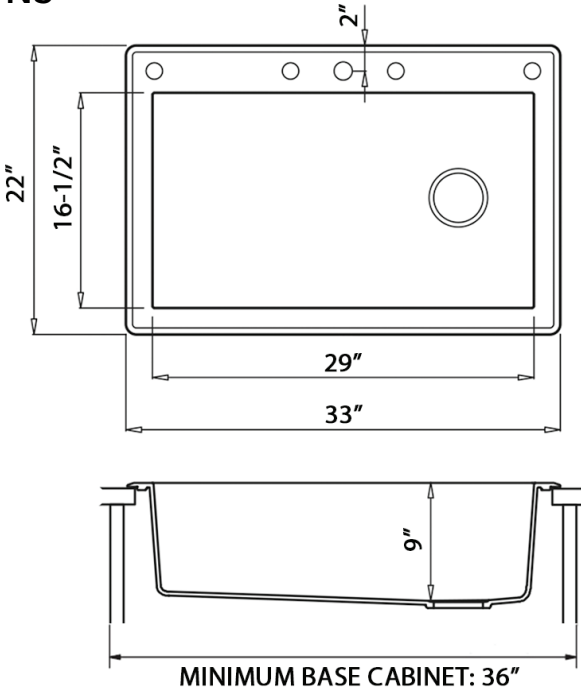

OPTIONAL ACCESSORIES (SOLD SEPARATELY)

DIMENSIONS

cUPC certified by IAPMO
to meet US and Canada
plumbing standards.

**SCAN TO REGISTER
YOUR WARRANTY**

or visit
ruvati.com/register

RUVATI USA
www.ruvati.com

Phone: 1.855.478.8284
Email: support@ruvati.com