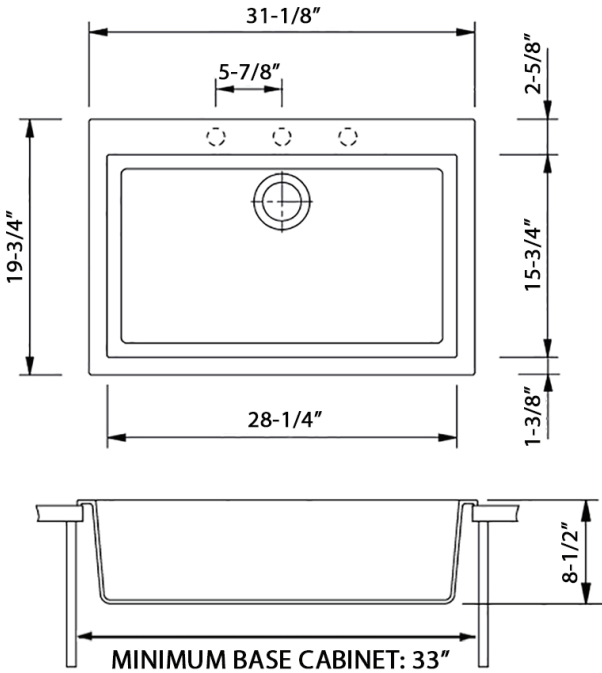

Cut-out
Template

NOMINAL DIMENSIONS

Exterior: 31-1/8" (wide) x 19-3/4" (front-to-back)
Interior Bowl: 28-1/4" (wide) x 15-3/4" (front-to-back)
Bowl Depth: 8-1/2"
Minimum Cabinet Size: 33" wide
Drain Hole Size: 3 1/2"

Garbage
Disposal Flange
[RVA1041BL /GG]

Deep Basket Strainer
and Stopper
[RVA1027BL /GG]

Deep Basket
Disposal Flange/Stopper
[RVA1052BL /GG]

DIMENSIONS

cUPC certified by IAPMO
to meet US and Canada
plumbing standards.