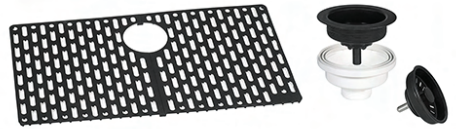

RVG1030

GRANITE TOPMOUNT KITCHEN SINK

RUVATI[®]
SPECIFICATION SHEET

MATERIAL

- Solid Granite Composite
- 80% crushed natural granite for extreme strength
- Non-porous and resistant to stains

FEATURES

- Naturally sound proof
- Will never discolor
- Rounded inside corners

COLOR OPTIONS

BK: Midnight Black

GR: Silver Gray

WH: Arctic White

IN THE BOX

Basket Strainer
[RVA1038BL/WH/GR]

Mounting Clips
[RVA11055]

Rinse Grid
[RVA41030BK/GR]

Cut-out
Template

NOMINAL DIMENSIONS

Exterior: 31-1/8" (wide) x 19-3/4" (front-to-back)
Interior Bowl: 28-1/4" (wide) x 15-3/4" (front-to-back)
Bowl Depth: 8-1/2"
Minimum Cabinet Size: 33" wide
Drain Hole Size: 3 1/2"