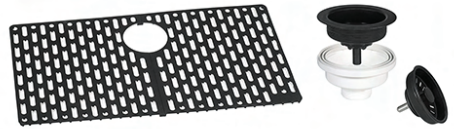

RVG1027

GRANITE TOPMOUNT KITCHEN SINK

RUVATI[®]
SPECIFICATION SHEET

MATERIAL

- Solid Granite Composite
- 80% crushed natural granite for extreme strength
- Non-porous and resistant to stains

FEATURES

- Naturally sound proof
- Will never discolor
- Rounded inside corners

COLOR OPTIONS

BK: Midnight Black

WH: Arctic White

IN THE BOX

Basket Strainer
[RVA1038BL/WH]

Mounting Clips
[RVA11055]

Rinse Grid
[RVA41027BK/GR]

Cut-out
Template

NOMINAL DIMENSIONS

Exterior: 27-1/2" (wide) x 20-1/16" (front-to-back)

Interior Bowl: 24-3/4" (wide) x 15-3/4" (front-to-back)

Bowl Depth: 8-1/4"

Minimum Cabinet Size: 30" wide

Drain Hole Size: 3 1/2"

Installation Type:
Topmount