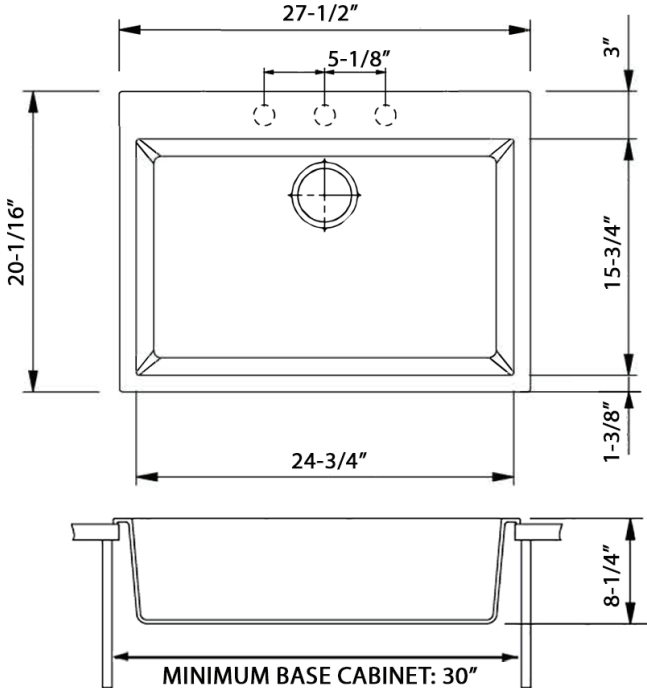

NOMINAL DIMENSIONS

Exterior: 27-1/2" (wide) x 20-1/16" (front-to-back)

Interior Bowl: 24-3/4" (wide) x 15-3/4" (front-to-back)

Bowl Depth: 8-1/4"

Minimum Cabinet Size: 30" wide

Drain Hole Size: 3 1/2"

Installation Type:
Topmount

Garbage
Disposal Flange
[RVA1041BL /GG]

Deep Basket Strainer
and Stopper
[RVA1027BL /GG]

Deep Basket
Disposal Flange/Stopper
[RVA1052BL /GG]

DIMENSIONS

cUPC certified by IAPMO
to meet US and Canada
plumbing standards.