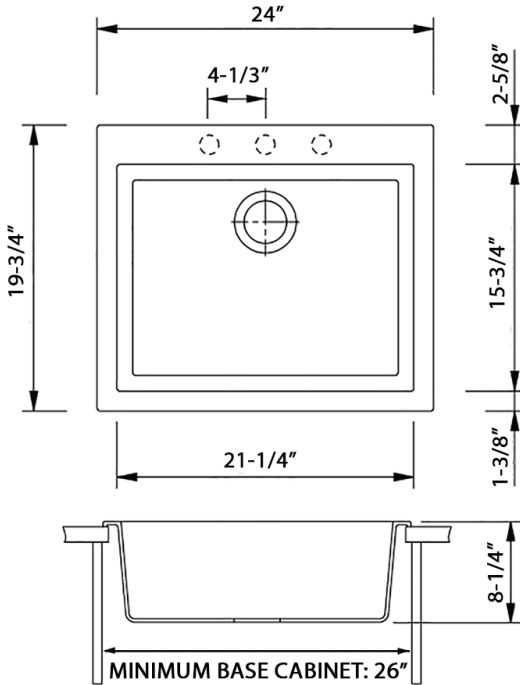

OPTIONAL ACCESSORIES (SOLD SEPARATELY)

DIMENSIONS

cUPC certified by IAPMO
to meet US and Canada
plumbing standards.

**SCAN TO REGISTER
YOUR WARRANTY**

or visit
ruvati.com/register

RUVATI USA
www.ruvati.com

Phone: 1.855.478.8284
Email: support@ruvati.com