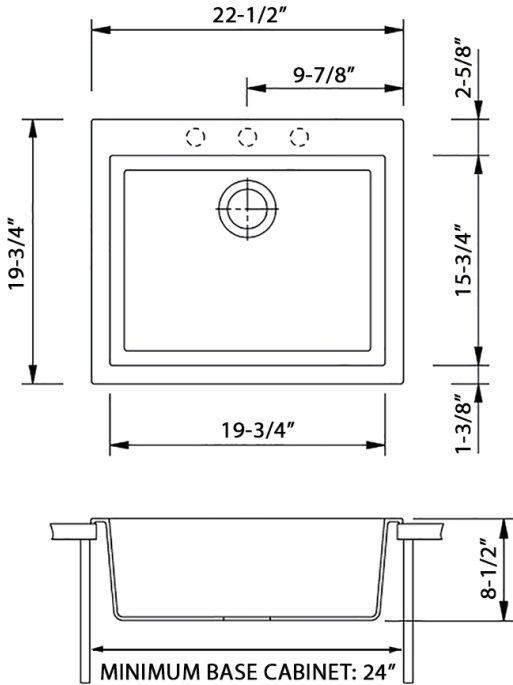

Exterior: 22-1/2" (wide) x 19-3/4" (front-to-back)

Interior Bowl: 19-3/4" (wide) x 15-3/4" (front-to-back)

Bowl Depth: 8-1/2"

Minimum Cabinet Size: 24" wide

Drain Hole Size: 3 1/2"

Installation Type:
Topmount

Garbage
Disposal Flange
[RVA1041BL /GG]

Deep Basket Strainer
and Stopper
[RVA1027BL /GG]

Deep Basket
Disposal Flange/Stopper
[RVA1052BL /GG]

DIMENSIONS

cUPC certified by IAPMO
to meet US and Canada
plumbing standards.