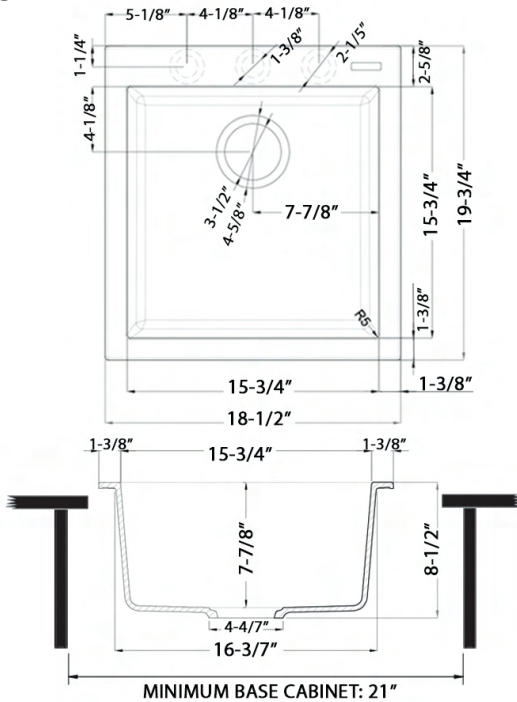

Exterior: 18-1/2" (wide) x 19-3/4" (front-to-back)
Interior Bowl: 15-3/4" (wide) x 15-3/4" (front-to-back)
Bowl Depth: 7-7/8"
Minimum Cabinet Size: 21" wide
Drain Hole Size: 3 1/2"

Installation Type:
Topmount

Garbage
Disposal Flange
[RVA1041BL /GG]

Deep Basket Strainer
and Stopper
[RVA1027BL /GG]

Deep Basket
Disposal Flange/Stopper
[RVA1052BL /GG]

DIMENSIONS

cUPC certified by IAPMO
to meet US and Canada
plumbing standards.