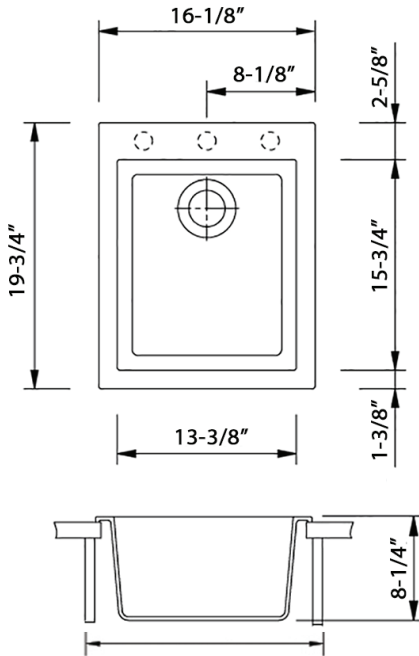

Mounting Clips
[RVA11055]

Cut-out
Template

NOMINAL DIMENSIONS

Exterior: 16-1/8" (wide) x 19-3/4" (front-to-back)

Interior Bowl: 13-3/8" (wide) x 15-3/4" (front-to-back)

Bowl Depth: 8-1/4"

Minimum Cabinet Size: 18" wide

Drain Hole Size: 3 1/2"

Installation Type:
Topmount

Inside Corners:
Rounded

Drain Location:
Rear Center

RUVATI USA

www.ruvati.com

Phone: 1.855.478.8284
Email: support@ruvati.com

OPTIONAL ACCESSORIES (SOLD SEPARATELY)

Deep Basket
Disposal Flange
[RVA1049BL /GG]

Garbage
Disposal Flange
[RVA1041BL /GG]

Deep Basket Strainer
and Stopper
[RVA1027BL /GG]

Deep Basket
Disposal Flange/Stopper
[RVA1052BL /GG]

DIMENSIONS

MINIMUM BASE CABINET: 18"