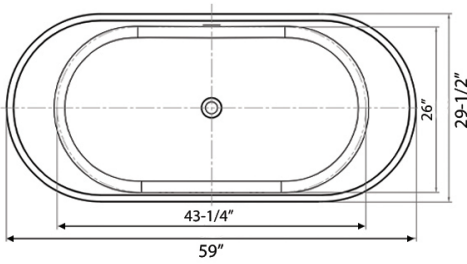

COLOR OPTIONS

WH: Matte White

IN THE BOX

Popup Drain
[RVA6104WH]

NOMINAL DIMENSIONS

Length: 59"

Width: 29-1/2"

Height: 21-3/4"

Drain Hole Size: 3-1/4"

Installation Type:

Freestanding

Drain Location:

Center

RUVATI USA
www.ruvati.com

Phone: 1.855.478.8284
Email: support@ruvati.com

DIMENSIONS