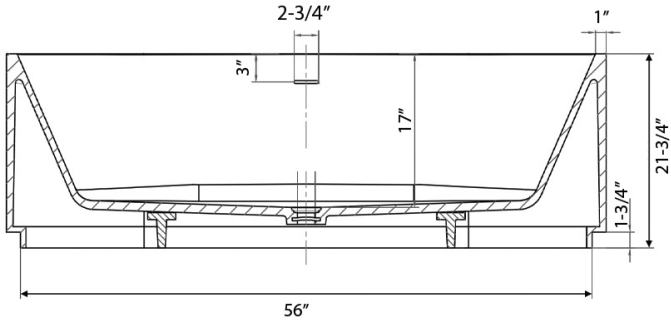

COLOR OPTIONS

WH: Matte White

IN THE BOX

Popup Drain
[RVA6104WH]

NOMINAL DIMENSIONS

Length: 59"

Width: 29-1/2"

Height: 21-3/4"

Drain Hole Size: 3-1/4"

Installation Type:

Freestanding

Drain Location:

Center

RUVATI USA
www.ruvati.com

Phone: 1.855.478.8284
Email: support@ruvati.com

DIMENSIONS