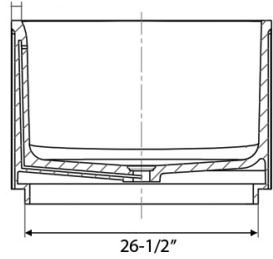

COLOR OPTIONS

WH: Matte White

IN THE BOX

Popup Drain
[RVA6104WH]

NOMINAL DIMENSIONS

Length: 59"

Width: 29-1/2"

Height: 21-3/4"

Drain Hole Size: 3-1/4"

Installation Type:

Freestanding

Drain Location:

Center

RUVATI USA
www.ruvati.com

Phone: 1.855.478.8284
Email: support@ruvati.com

DIMENSIONS