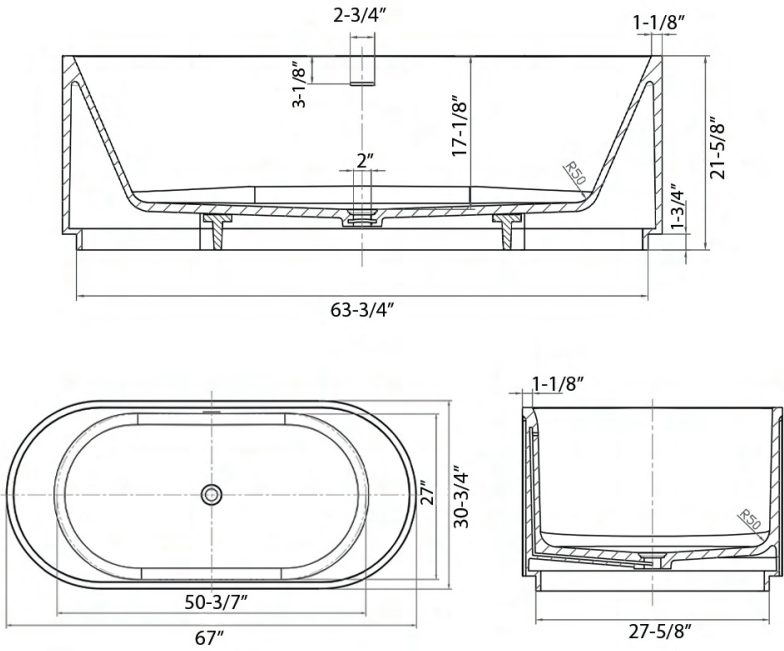

COLOR OPTIONS

WH: Matte White

IN THE BOX

Popup Drain
[RVA6104WH]

NOMINAL DIMENSIONS

Length: 67"

Width: 30-3/4"

Height: 21-5/8"

Drain Hole Size: 3-1/4"

Installation Type:

Freestanding

Drain Location:

Center

RUVATI USA
www.ruvati.com

Phone: 1.855.478.8284
Email: support@ruvati.com

DIMENSIONS