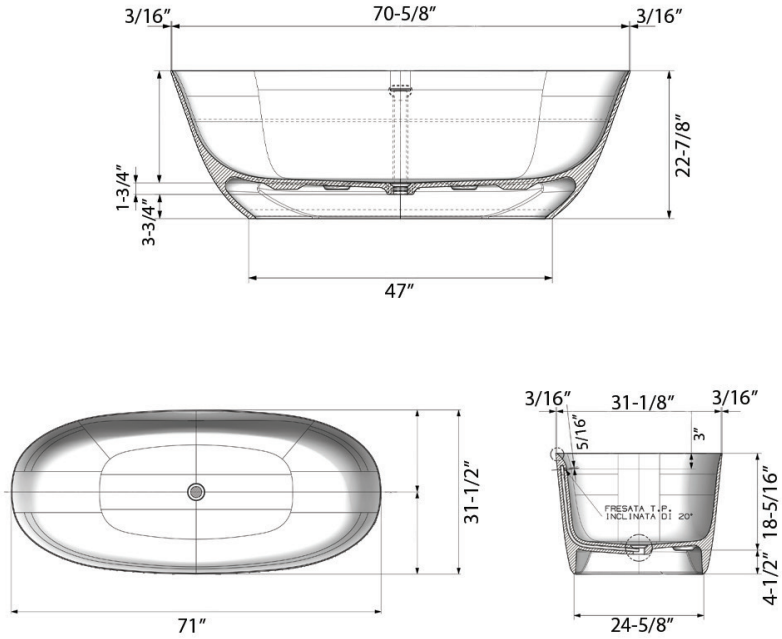

DIMENSIONS

SCAN TO REGISTER YOUR WARRANTY

or visit
www.ruvati.com/register

RUVATI USA
www.ruvati.com

Phone: 1.855.478.8284
Email: support@ruvati.com