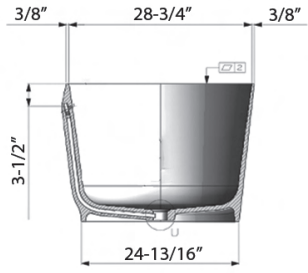

DIMENSIONS

SCAN TO REGISTER YOUR WARRANTY

or visit
www.ruvati.com/register

RUVATI USA
www.ruvati.com

Phone: 1.855.478.8284
Email: support@ruvati.com