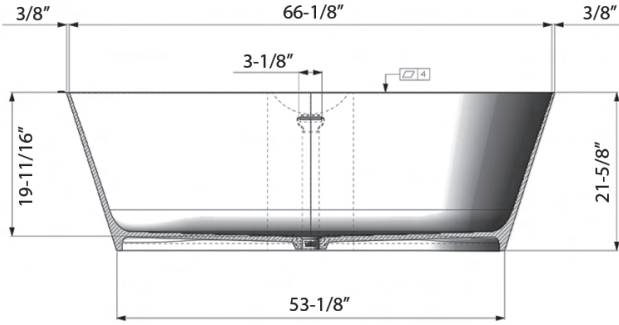

DIMENSIONS

SCAN TO REGISTER YOUR WARRANTY

or visit
www.ruvati.com/register

RUVATI USA
www.ruvati.com

Phone: 1.855.478.8284
Email: support@ruvati.com