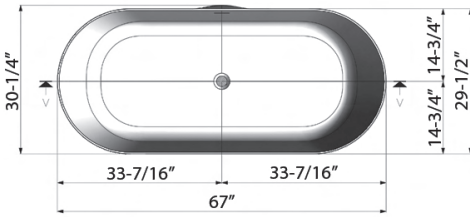

DIMENSIONS

SCAN TO REGISTER YOUR WARRANTY

or visit
www.ruvati.com/register

RUVATI USA
www.ruvati.com

Phone: 1.855.478.8284
Email: support@ruvati.com