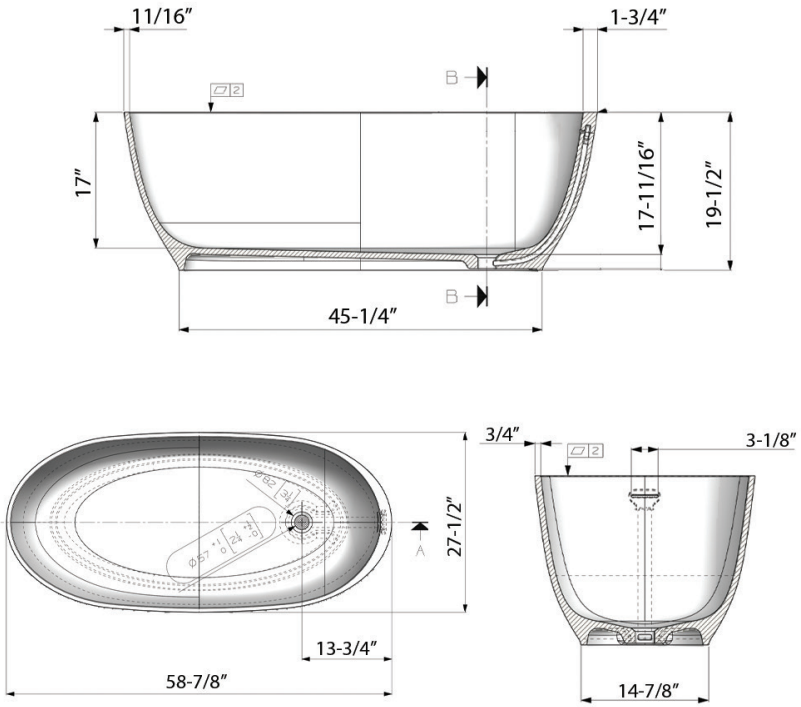

DIMENSIONS

SCAN TO REGISTER YOUR WARRANTY

or visit
www.ruvati.com/register

RUVATI USA
www.ruvati.com

Phone: 1.855.478.8284
Email: support@ruvati.com