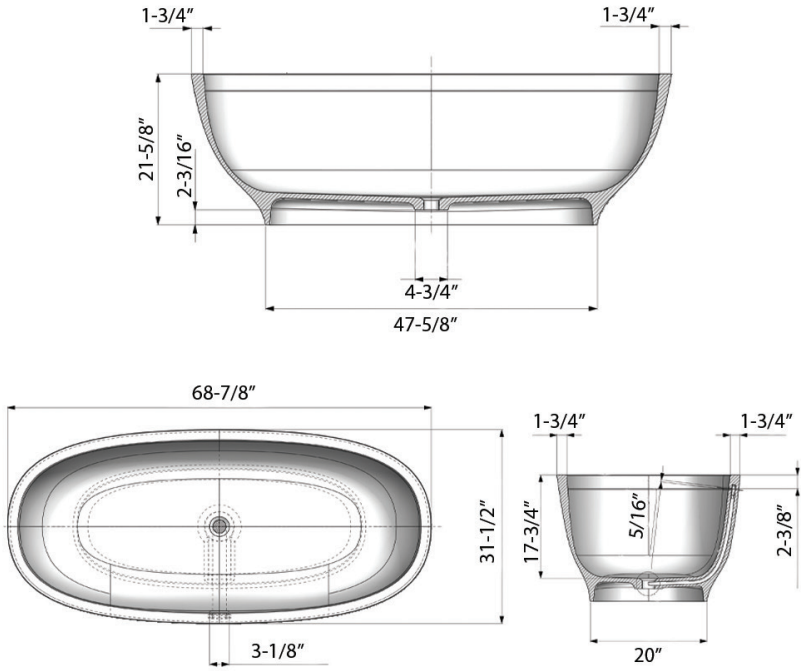

RVB6732

FREESTANDING BATH TUB

RUVATI[®]
SPECIFICATION SHEET

MATERIAL

- **EPISTONE:** High-quality innovative composite material that produces a hard surface and requires little maintenance.

FEATURES

- **SATIN MATTE POWDER FINISH:** Natural beauty similar to stone and silky to the touch.
- **OVAL SHAPE:** For maximum comfort and easy cleaning.

COLOR OPTIONS

WH: White

IN THE BOX

Popup Drain
[RVA6104WH]

NOMINAL DIMENSIONS

Length: 68-7/8"

Width: 31-1/2"

Height: 21-5/8"

Drain Hole Size: 3-1/4"

Installation Type:

Freestanding

Drain Location:

Center

RUVATI USA
www.ruvati.com

Phone: 1.855.478.8284
Email: support@ruvati.com

DIMENSIONS