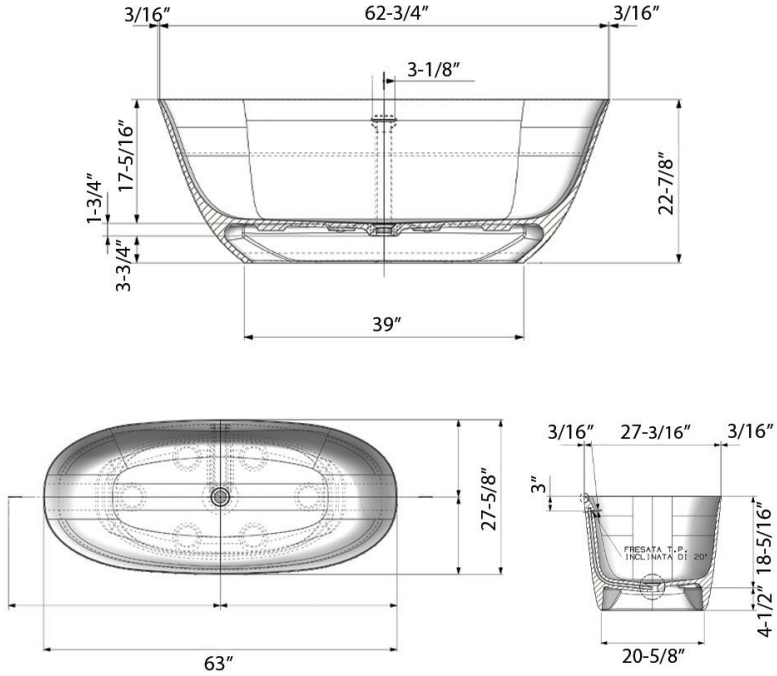

COLOR OPTIONS

GW: Matte Gold

IN THE BOX

Popup Drain
[RVA6104GW]

NOMINAL DIMENSIONS

Length: 63"

Width: 27-5/8"

Height: 22-7/8"

Drain Hole Size: 3-1/4"

Installation Type:

Freestanding

Drain Location:

Center

RUVATI USA
www.ruvati.com

Phone: 1.855.478.8284
Email: support@ruvati.com

DIMENSIONS