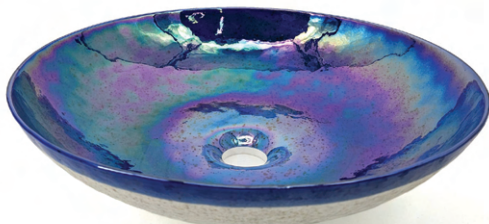

RVB3044

BATHROOM VESSEL SINK

RUVATI[®]

SPECIFICATION SHEET

MATERIAL

- **GLASS:**
Thick solid construction for extreme durability.

FEATURES

- **SMOOTH, GLAZED SURFACE:**
Non-porous and resistant to scratching, chipping, or crazing.
- **ROUND SHAPE:**
Ensures perfect water drainage and makes it easy to clean.

COLOR

Celestial Blue

NOMINAL DIMENSIONS

Exterior: 16 $\frac{1}{8}$ " (wide) x 16 $\frac{1}{8}$ " (front-to-back)

Bowl Depth: 4 $\frac{1}{3}$ "

Minimum Cabinet Size: N/A

Drain Hole Size: 1 $\frac{3}{4}$ "

Installation Type: