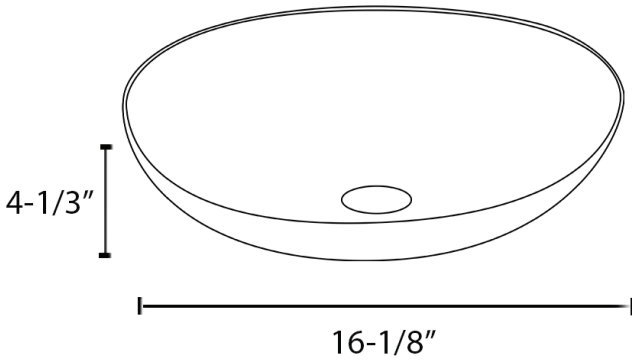

SOLD SEPARATELY

DIMENSIONS

SCAN TO REGISTER YOUR WARRANTY

or visit
www.ruvati.com/register

RUVATI USA
www.ruvati.com

Phone: 1.855.478.8284
Email: support@ruvati.com