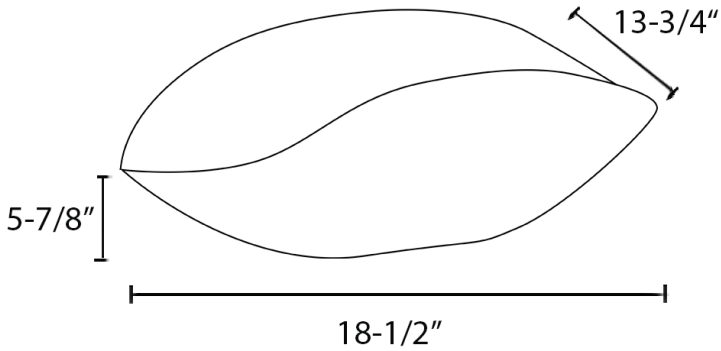

SOLD SEPARATELY

DIMENSIONS

SCAN TO REGISTER YOUR WARRANTY

or visit
www.ruvati.com/register

RUVATI USA
www.ruvati.com

Phone: 1.855.478.8284
Email: support@ruvati.com