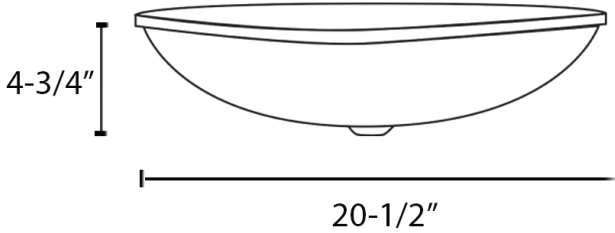

COLOR

Spira Luxe Pearl White

NOMINAL DIMENSIONS

Exterior: 20½" (wide) x 20½" (front-to-back)

Bowl Depth: 4¾"

Minimum Cabinet Size: N/A

Drain Hole Size: 1¾"

Installation Type:

Drop In

Drain Location:

Center

SOLD SEPARATELY

Popup Drain
[RVA5102WH/CH]

DIMENSIONS

SCAN TO REGISTER YOUR WARRANTY

or visit
www.ruvati.com/register