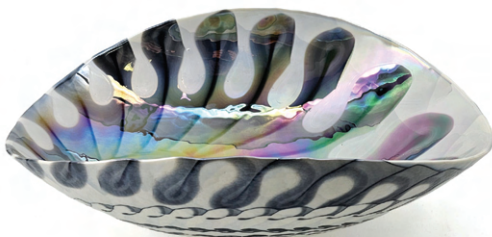

RVB3031

BATHROOM VESSEL SINK

RUVATI®

SPECIFICATION SHEET

MATERIAL

- **GLASS:**
Thick solid construction for extreme durability.

FEATURES

- **SMOOTH, GLAZED SURFACE:**
Non-porous and resistant to scratching, chipping, or crazing.
- **SEASHELL SHAPE:**
Ensures perfect water drainage and makes it easy to clean.

COLOR

Spira Luxe Pearl White

NOMINAL DIMENSIONS

Exterior: 18½" (wide) x 13¾" (front-to-back)

Bowl Depth: 5⅞"

Minimum Cabinet Size: N/A

Drain Hole Size: 1¾"

Installation Type: