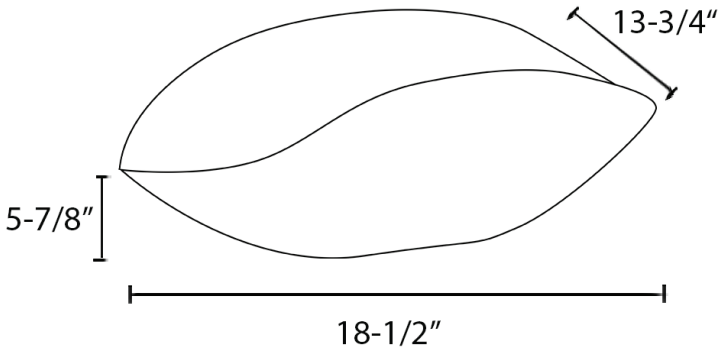

SOLD SEPARATELY

DIMENSIONS

SCAN TO REGISTER YOUR WARRANTY

or visit
www.ruvati.com/register

RUVATI USA
www.ruvati.com

Phone: 1.855.478.8284
Email: support@ruvati.com