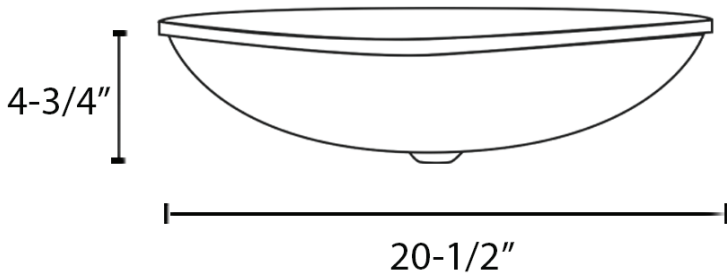

COLOR

Nautilus Brown

NOMINAL DIMENSIONS

Exterior: 20½" (wide) x 20½" (front-to-back)

Bowl Depth: 4¾"

Minimum Cabinet Size: N/A

Drain Hole Size: 1¾"

Installation Type:

Drop In

Drain Location:

Center

SOLD SEPARATELY

Popup Drain
[RVA5102WH/CH]

DIMENSIONS

SCAN TO REGISTER YOUR WARRANTY

or visit
www.ruvati.com/register