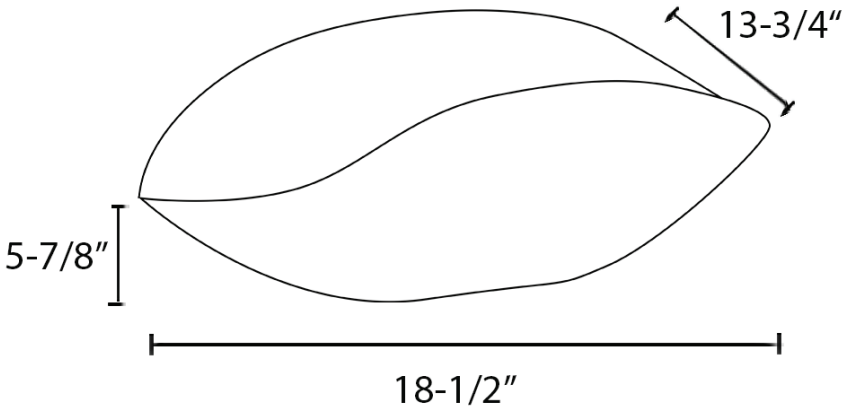

SOLD SEPARATELY

DIMENSIONS

SCAN TO REGISTER YOUR WARRANTY

or visit
www.ruvati.com/register

RUVATI USA
www.ruvati.com

Phone: 1.855.478.8284
Email: support@ruvati.com