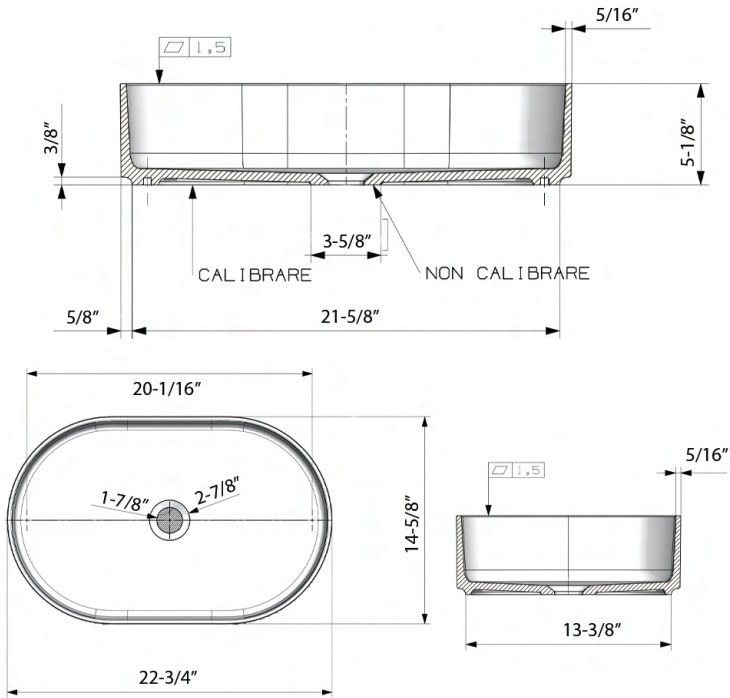

DIMENSIONS

SCAN TO REGISTER YOUR WARRANTY

or visit
www.ruvati.com/register

RUVATI USA
www.ruvati.com

Phone: 1.855.478.8284
Email: support@ruvati.com