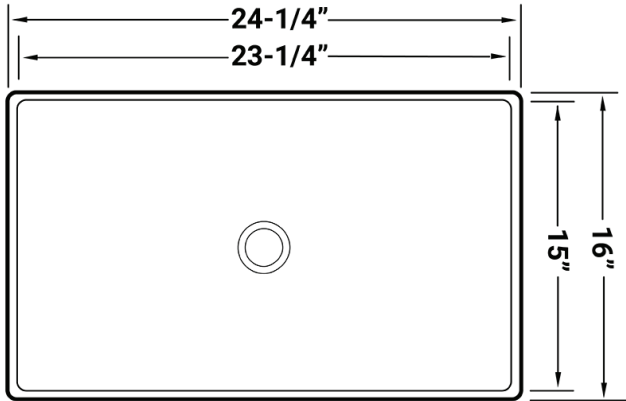

IN THE BOX

Installation
Guide

NOMINAL DIMENSIONS

Exterior: 24¼" (wide) x 16" (front-to-back)
Interior Bowl: 23¼" (wide) x 15" (front-to-back)
Bowl Depth: 3½"
Minimum Cabinet Size: N/A
Drain Hole Size: 1¾"

Installation Type:
Vessel
Drain Location:
Center

RUVATI USA

www.ruvati.com

Phone: 1.855.478.8284
Email: support@ruvati.com

SOLD SEPARATELY

Popup Drain
[RVA5102WH/CH]

DIMENSIONS

SCAN TO REGISTER YOUR WARRANTY