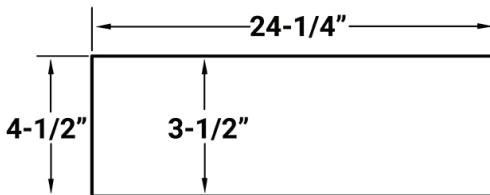

IN THE BOX

Installation
Guide

NOMINAL DIMENSIONS

Exterior: 24¼" (wide) x 16" (front-to-back)
Interior Bowl: 23¼" (wide) x 15" (front-to-back)
Bowl Depth: 3½"
Minimum Cabinet Size: N/A
Drain Hole Size: 1¾"

Installation Type:
Vessel
Drain Location:
Center

RUVATI USA

www.ruvati.com

Phone: 1.855.478.8284
Email: support@ruvati.com

SOLD SEPARATELY

Popup Drain
[RVA5102WH/CH]

DIMENSIONS

SCAN TO REGISTER YOUR WARRANTY