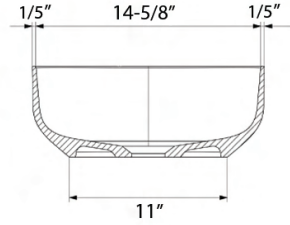

DIMENSIONS

SCAN TO REGISTER YOUR WARRANTY

or visit
www.ruvati.com/register

RUVATI USA

www.ruvati.com

Phone: 1.855.478.8284
Email: support@ruvati.com