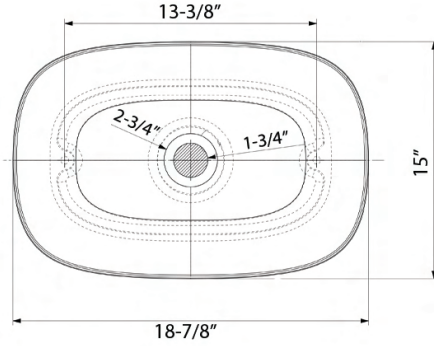

DIMENSIONS

SCAN TO REGISTER YOUR WARRANTY

or visit
www.ruvati.com/register

RUVATI USA

www.ruvati.com

Phone: 1.855.478.8284
Email: support@ruvati.com