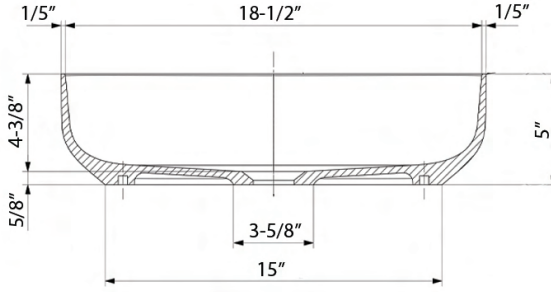

DIMENSIONS

SCAN TO REGISTER YOUR WARRANTY

or visit
www.ruvati.com/register

RUVATI USA

www.ruvati.com

Phone: 1.855.478.8284
Email: support@ruvati.com