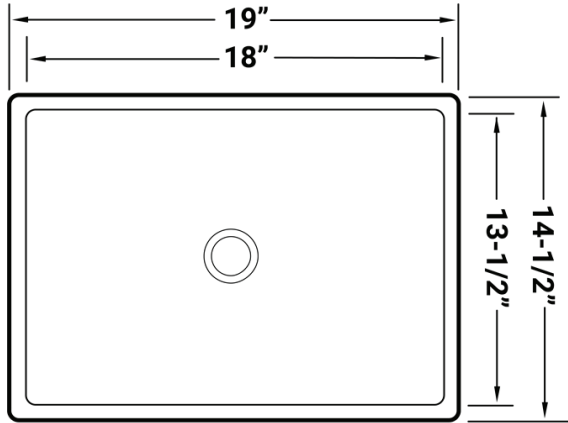

IN THE BOX

Installation
Guide

NOMINAL DIMENSIONS

Exterior: 19" (wide) x 14½" (front-to-back)
Interior Bowl: 18" (wide) x 13½" (front-to-back)
Bowl Depth: 4"
Minimum Cabinet Size: N/A
Drain Hole Size: 1¾"

Installation Type:
Vessel
Drain Location:
Center

RUVATI USA

www.ruvati.com

Phone: 1.855.478.8284
Email: support@ruvati.com

SOLD SEPARATELY

Popup Drain
[RVA5102WH/CH]

DIMENSIONS

SCAN TO REGISTER YOUR WARRANTY