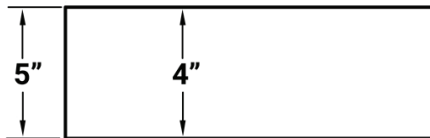

SOLD SEPARATELY

DIMENSIONS

SCAN TO REGISTER YOUR WARRANTY

or visit
www.ruvati.com/register

RUVATI USA
www.ruvati.com

Phone: 1.855.478.8284
Email: support@ruvati.com